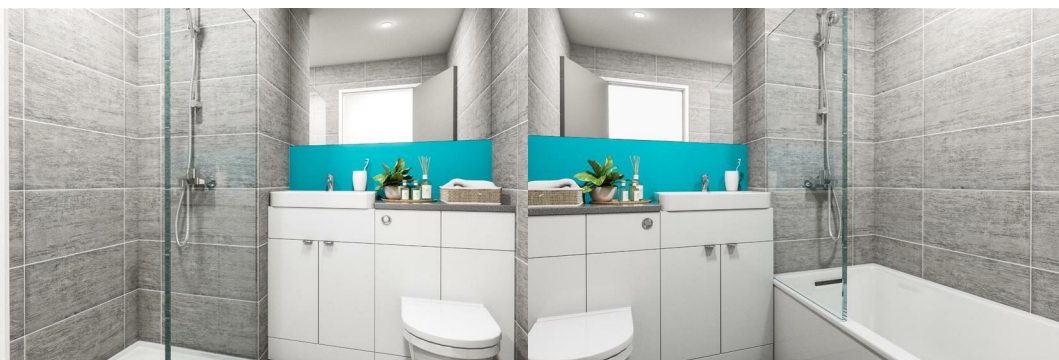

Welcome to Aspire House - Demi Apartment, a luxurious student living space located in the heart of Plymouth! This stunning 2-bedroom, 2-bathroom apartment is the epitome of modern student accommodation, perfect for those studying at Plymouth University or The Art University Plymouth.

Aspire Student Living truly excels in providing a comfortable and convenient living experience. Imagine being just a short stroll away from your university, with all the amenities you could wish for right at your doorstep. From the on-site gym to the recreational hub, every aspect of student life is catered for here.

Not only does Aspire House offer top-notch facilities, but it also boasts high-speed broadband and a concierge service to make your student lifestyle as seamless as possible. Whether you're studying for exams or unwinding after a long day of lectures, this apartment provides the ideal sanctuary for both work and relaxation.

Don't miss out on the opportunity to live in style and comfort at Aspire House - Demi Apartment. Embrace the vibrant student community in Plymouth while enjoying the perks of upscale living. This is more than just a